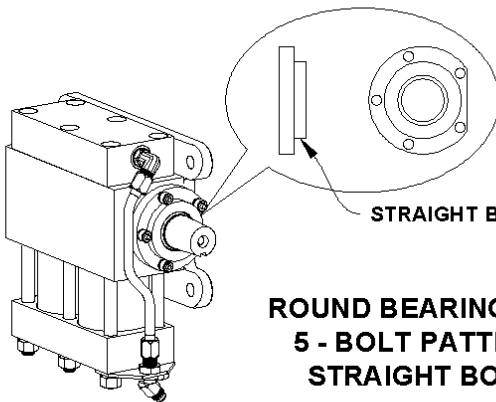

**SQUARE BEARING CAP
4 - BOLT PATTERN**

SEAL KITS

**PINION SEAL KIT
8000-0102**

**COMPLETE 1100 SEAL KIT
8000-0111**

**COMPLETE 2200 SEAL KIT
8000-0122**

**ROUND BEARING CAP
5 - BOLT PATTERN
STRAIGHT BOSS**

UPGRADE KITS

**1100 UPGRADE KIT
8000-1111**

**2200 UPGRADE KIT
8000-2222**

*THESE KITS UPGRADE THE OLDER
STYLE STRAIGHT BOSS ROLLER BEARING
ACTUATORS TO THE NEW TAPERED BOSS
ROLLER BEARING ACTUATOR*

**ROUND BEARING CAP
5 - BOLT PATTERN
TAPERED BOSS**