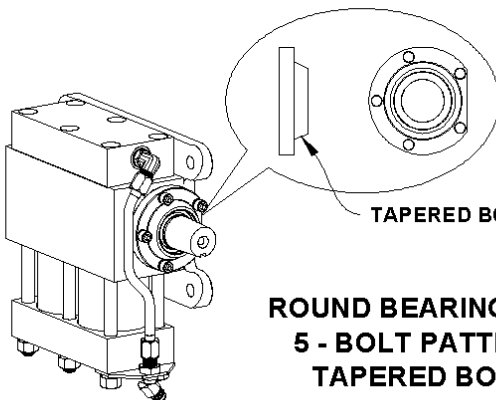

**SQUARE BEARING CAP
4 - BOLT PATTERN**

SEAL KITS

**PINION SEAL KIT
8000-0102**

**COMPLETE 1100 SEAL KIT
8000-0111**

**COMPLETE 2200 SEAL KIT
8000-0122**

**ROUND BEARING CAP
5 - BOLT PATTERN
STRAIGHT BOSS**

UPGRADE KITS

**1100 UPGRADE KIT
8000-1111**

**2200 UPGRADE KIT
8000-2222**

*THESE KITS UPGRADE THE OLDER
STYLE STRAIGHT BOSS ROLLER BEARING
ACTUATORS TO THE NEW TAPERED BOSS
ROLLER BEARING ACTUATOR*

**ROUND BEARING CAP
5 - BOLT PATTERN
TAPERED BOSS**