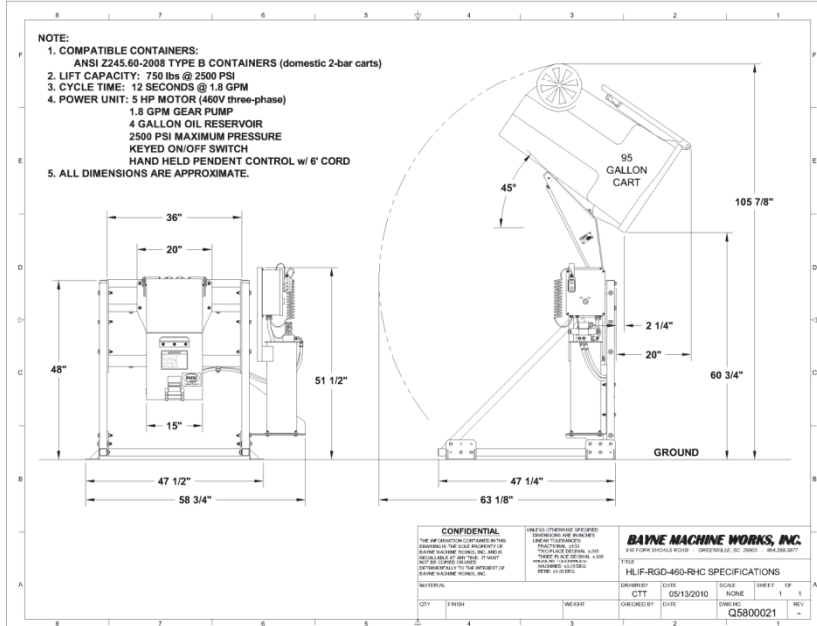

Taskmaster™

Compatible with standard domestic style 2-bar roll-out carts

42-1/2" Dump Over Height

87-3/8" Overhead Height

45° Dump Angle

550 lbs Lift Capacity

8 Second Cycle Time

Hi-Lift

Compatible with standard domestic style 2-bar roll-out carts

60-3/4" Dump Over Height

105-7/8" Overhead Height

45° Dump Angle

750 lbs Lift Capacity

12 Second Cycle Time

Super Hi-Lift

Compatible with standard domestic style 2-bar roll-out carts and Ameri-Kart® 1/2 yd & 1 yd Material Handling Carts

57" Dump Over Height

137-7/8" Overhead Height

40° Dump Angle

1000 lbs Lift Capacity

12 Second Cycle Time