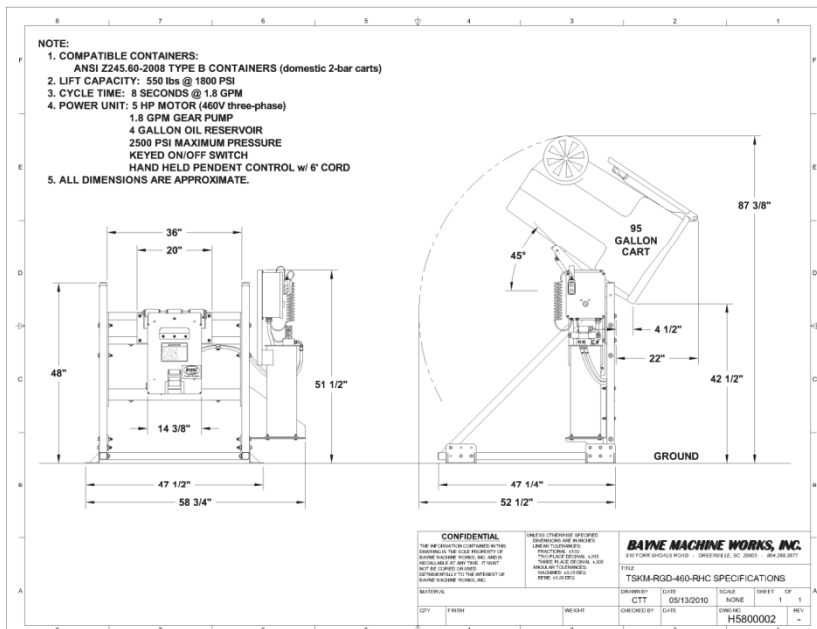

Taskmaster™

Compatible with standard domestic style 2-bar roll-out carts

42-1/2" Dump Over Height

87-3/8" Overhead Height

45° Dump Angle

550 lbs Lift Capacity

8 Second Cycle Time

Hi-Lift

Compatible with standard domestic style 2-bar roll-out carts

60-3/4" Dump Over Height

105-7/8" Overhead Height

45° Dump Angle

750 lbs Lift Capacity

12 Second Cycle Time

Super Hi-Lift

Compatible with standard domestic style 2-bar roll-out carts and Ameri-Kart® 1/2 yd & 1 yd Material Handling Carts

57" Dump Over Height

137-7/8" Overhead Height

40° Dump Angle

1000 lbs Lift Capacity

12 Second Cycle Time